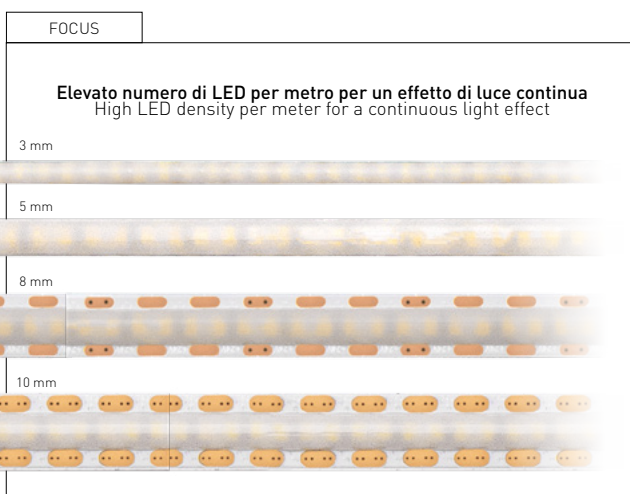

NEW
STRIP
ACCÈNTO PRO FREE CUT

| | A mm | g | mm |
|------|---------|-----|----|
| 25 W | 3 | 105 | 1 |
| 35 W | 5 | 140 | 1 |
| 50 W | 8 | 150 | 1 |
| 75 W | 10 | 180 | 1 |

| | | | | |
|---------------|-----------------------|--------|-----------------------------|---------|
| 25 W (5 W/m) | 2.250 lm (450 lm/m) | 3000 K | ACPFREE-0532030* NEW | 65,00 € |
| | | 4000 K | ACPFREE-0532040* NEW | |
| | | 6000 K | ACPFREE-0532060* NEW | |
| 35 W (7 W/m) | 3.850 lm (770 lm/m) | 3000 K | ACPFREE-0732030* NEW | 75,00 € |
| | | 4000 K | ACPFREE-0732040* NEW | |
| 50 W (10 W/m) | 5.400 lm (1.080 lm/m) | 3000 K | ACPFREE-1030030* NEW | 85,00 € |
| | | 4000 K | ACPFREE-1030040* NEW | |
| 75 W (15 W/m) | 8.150 lm (1.630 lm/m) | 3000 K | ACPFREE-1530030* NEW | 95,00 € |
| | | 4000 K | ACPFREE-1530040* NEW | |
| | | 6000 K | ACPFREE-1530060* NEW | |

 24 V
  IP20
  120°
  5 METERS

 3 STEP MACADAM
  300 LED/m
  DIMMABLE
  >93 CRI
  50.000 HOURS
  5 YEARS

*Disponibile su richiesta
Available on request

TECHNICAL NOTES

OPTIONAL PAG. 202-203

ALIMENTATORI E ACCESSORI
POWER SUPPLIES AND ACCESSORIES

Striscia LED progettata per applicazioni che richiedono massima precisione e misure personalizzate. Può essere tagliata in qualsiasi punto, garantendo un'illuminazione precisa e continua.

Free-cut LED strip designed for applications requiring maximum precision and custom lengths. It can be cut at any point, ensuring continuous and accurate illumination.