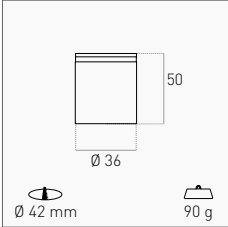

NEW
SISTEMA CALPESTABILE
ARGO

IP67

SORGENTE LUMINOSA LIGHT SOURCE

OUTPUT

0,75 W	50 lm	3000 K	ARGO-012430 NEW	17,00 €
		4000 K	ARGO-012440 NEW	

EASY TO INSTALL 50.000 H 3
L70/B50 YEARS

INCLUDED

CONTROCASSA IN POLICARBONATO
POLYCARBONATE CASING