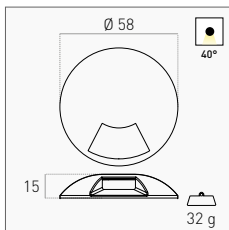

COVER A 1 LUCE
1 LIGHT COVER

☐	ARGOC-1BI NEW
☐	ARGOC-1CO NEW
☐	ARGOC-1GR NEW
☐	ARGOC-1NE NEW
6,00 €	

ALUMINUM WALKABLE