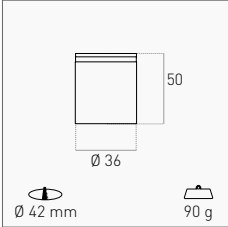

NEW
SISTEMA CALPESTABILE
ARGO

IP67

SORGENTE LUMINOSA LIGHT SOURCE

OUTPUT

0,75 W	50 lm	3000 K	ARGO-012430 NEW	17,00 €
		4000 K	ARGO-012440 NEW	

EASY TO INSTALL 50.000 H 3
L70/B50 YEARS

INCLUDED

CONTROCASSA IN POLICARBONATO
POLYCARBONATE CASING

REQUIRED