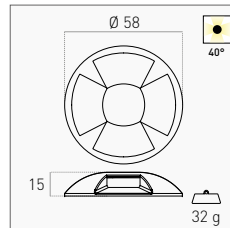

COVER A 4 LUCI
4 LIGHTS COVER

☐	ARGOC-4BI NEW
☐	ARGOC-4CO NEW
☐	ARGOC-4GR NEW
☐	ARGOC-4NE NEW
6,50 €	

ALUMINUM WALKABLE