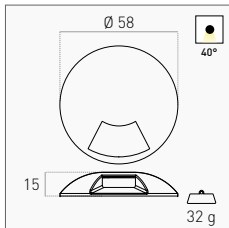

EASY TO INSTALL 50.000 H 3
L70/B50 YEARS

INCLUDED

CONTROCASSA IN POLICARBONATO
POLYCARBONATE CASING

REQUIRED

COVER A 1 LUCE
1 LIGHT COVER

| | |
|--------------------------|-------------------------------------|
| <input type="checkbox"/> | ARGOC-1BI <small>NEW</small> |
| <input type="checkbox"/> | ARGOC-1CO <small>NEW</small> |
| <input type="checkbox"/> | ARGOC-1GR <small>NEW</small> |
| <input type="checkbox"/> | ARGOC-1NE <small>NEW</small> |
| 6,00 € | |