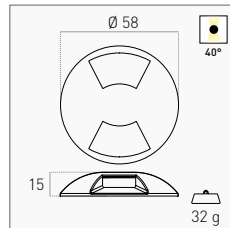

COVER A 2 LUCI
2 LIGHTS COVER

☐	ARGOC-2BI NEW
☐	ARGOC-2CO NEW
☐	ARGOC-2GR NEW
☐	ARGOC-2NE NEW
6,00 €	

ALUMINUM WALKABLE