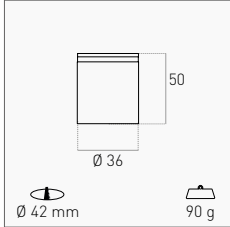

NEW
SISTEMA CALPESTABILE
ARGO

IP67

SORGENTE LUMINOSA LIGHT SOURCE

OUTPUT

0,75 W	50 lm	3000 K	ARGO-012430 NEW	17,00 €
		4000 K	ARGO-012440 NEW	

EASY TO INSTALL 50.000 H 3
L70/B50 YEARS

INCLUDED

CONTROCASSA IN POLICARBONATO
POLYCARBONATE CASING

REQUIRED