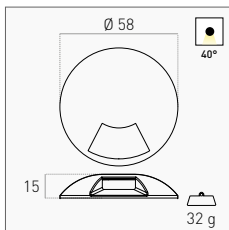

EASY TO INSTALL 50.000 H 3
L70/B50 YEARS

INCLUDED

CONTROCASSA IN POLICARBONATO
POLYCARBONATE CASING

REQUIRED

COVER A 1 LUCE
1 LIGHT COVER

| | |
|--------------------------|-------------------------------------|
| <input type="checkbox"/> | ARGOC-1BI <small>NEW</small> |
| <input type="checkbox"/> | ARGOC-1CO <small>NEW</small> |
| <input type="checkbox"/> | ARGOC-1GR <small>NEW</small> |
| <input type="checkbox"/> | ARGOC-1NE <small>NEW</small> |
| 6,00 € | |