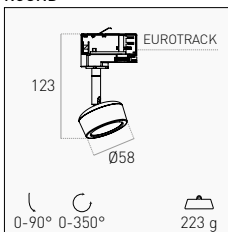

TRACK LIGHT
REGIA MINI

UGR < 16 - CRI 90 - LENTI INTERCAMBIABILI

ZOOM

		OUTPUT			
12 W	770 lm	White	☐	3000K	65,00 €
	830 lm	White	☐	4000K	
	770 lm	Black	☒	3000K	
	830 lm	Black	☒	4000K	

OPTIONAL

LENTE LENS

∠ 15°	RGMZ-LENS15	2,00 €

SPHERE

		OUTPUT			
10 W	760 lm	White	☐	3000K	65,00 €
	850 lm	White	☐	4000K	
	760 lm	Black	☒	3000K	
	850 lm	Black	☒	4000K	

OPTIONAL

LENTE LENS

∠ 15°	RGMS-LENS15	2,00 €
∠ 24°	RGMS-LENS24	

ROUND

		OUTPUT			
7 W	440 lm	White	☐	3000K	54,00 €
	460 lm	White	☐	4000K	
	440 lm	Black	☒	3000K	
	460 lm	Black	☒	4000K	

OPTIONAL

LENTE LENS

∠ 15°	RGMT-LENS15	5,00 €

Apparecchi LED professionali per binario Eurotrack. La compattezza nel design dona allo spazio grande eleganza. Possibilità di personalizzare l'angolo luce con lenti opzionali.

Professional LED luminaires for Eurotrack. The compactness in the design gives the space great elegance. Possibility to customize the light angle with optional lenses.

TECHNICAL NOTES

RUOTABILE SU ASSE 350° - INCLINABILE 90°
ROTATABLE ON AXIS 350° - TILTABLE 90°

INDOOR