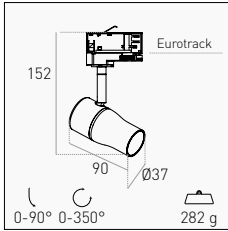

TRACK LIGHT
REGIA MINI

UGR < 16 - CRI 90 - LENTI INTERCAMBIABILI

ZOOM