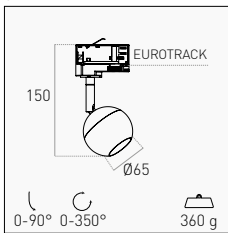

TRACK LIGHT
REGIA MINI

UGR < 16 - CRI 90 - LENTI INTERCAMBIABILI

ZOOM

		OUTPUT			
12 W	770 lm	White	☐	3000K	65,00 €
	830 lm	White	☐	4000K	
	770 lm	Black	☒	3000K	
	830 lm	Black	☒	4000K	

OPTIONAL

LENTE LENS

∠ 15°	RGMZ-LENS15	2,00 €

SPHERE

		OUTPUT			
10 W	760 lm	White	☐	3000K	65,00 €
	850 lm	White	☐	4000K	
	760 lm	Black	☒	3000K	
	850 lm	Black	☒	4000K	

OPTIONAL

LENTE LENS

∠ 15°	RGMS-LENS15	2,00 €
∠ 24°	RGMS-LENS24	

ROUND

		OUTPUT			
7 W	440 lm	White	☐	3000K	54,00 €
	460 lm	White	☐	4000K	
	440 lm	Black	☒	3000K	
	460 lm	Black	☒	4000K	

OPTIONAL

LENTE LENS

∠ 15°	RGMT-LENS15	5,00 €

Apparecchi LED professionali per binario Eurotrack. La compattezza nel design dona allo spazio grande eleganza. Possibilità di personalizzare l'angolo luce con lenti opzionali.

Professional LED luminaires for Eurotrack. The compactness in the design gives the space great elegance. Possibility to customize the light angle with optional lenses.

TECHNICAL NOTES

RUOTABILE SU ASSE 350° - INCLINABILE 90°
ROTATABLE ON AXIS 350° - TILTABLE 90°

INDOOR