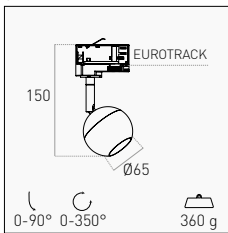

TRACK LIGHT
REGIA MINI

UGR < 16 - CRI 90 - LENTI INTERCAMBIABILI

ZOOM

		OUTPUT				
12 W	770 lm	White	☐	3000K	RGMZBI-123730	65,00 €
	830 lm	White	☐	4000K	RGMZBI-123740	
	770 lm	Black	☒	3000K	RGMZNE-123730	
	830 lm	Black	☒	4000K	RGMZNE-123740	

OPTIONAL

LENTE LENS

∠ 15°	RGMZ-LENS15	2,00 €

SPHERE

		OUTPUT				
10 W	760 lm	White	☐	3000K	RGMSBI-106530	65,00 €
	850 lm	White	☐	4000K	RGMSBI-106540	
	760 lm	Black	☒	3000K	RGMSNE-106530	
	850 lm	Black	☒	4000K	RGMSNE-106540	

OPTIONAL

LENTE LENS

∠ 15°	RGMS-LENS15	2,00 €
∠ 24°	RGMS-LENS24	

ROUND

		OUTPUT				
7 W	440 lm	White	☐	3000K	RGMTBI-075830	54,00 €
	460 lm	White	☐	4000K	RGMTBI-075840	
	440 lm	Black	☒	3000K	RGMTNE-075830	
	460 lm	Black	☒	4000K	RGMTNE-075840	

OPTIONAL

LENTE LENS

∠ 15°	RGMT-LENS15	5,00 €

Apparecchi LED professionali per binario Eurotrack. La compattezza nel design dona allo spazio grande eleganza. Possibilità di personalizzare l'angolo luce con lenti opzionali.

Professional LED luminaires for Eurotrack. The compactness in the design gives the space great elegance. Possibility to customize the light angle with optional lenses.

TECHNICAL NOTES

RUOTABILE SU ASSE 350° - INCLINABILE 90°
ROTATABLE ON AXIS 350° - TILTABLE 90°

INDOOR