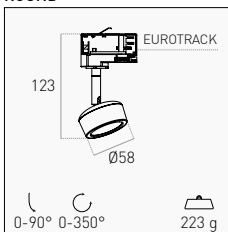

TRACK LIGHT
REGIA MINI

UGR < 16 - CRI 90 - LENTI INTERCAMBIABILI

ZOOM

		OUTPUT				
12 W	770 lm	White	☐	3000K	RGMZBI-123730	65,00 €
	830 lm	White	☐	4000K	RGMZBI-123740	
	770 lm	Black	☒	3000K	RGMZNE-123730	
	830 lm	Black	☒	4000K	RGMZNE-123740	

OPTIONAL

LENTE LENS

∠ 15°	RGMZ-LENS15	2,00 €

SPHERE

		OUTPUT				
10 W	760 lm	White	☐	3000K	RGMSBI-106530	65,00 €
	850 lm	White	☐	4000K	RGMSBI-106540	
	760 lm	Black	☒	3000K	RGMSNE-106530	
	850 lm	Black	☒	4000K	RGMSNE-106540	

OPTIONAL

LENTE LENS

∠ 15°	RGMS-LENS15	2,00 €
∠ 24°	RGMS-LENS24	

ROUND

		OUTPUT				
7 W	440 lm	White	☐	3000K	RGMTBI-075830	54,00 €
	460 lm	White	☐	4000K	RGMTBI-075840	
	440 lm	Black	☒	3000K	RGMTNE-075830	
	460 lm	Black	☒	4000K	RGMTNE-075840	

OPTIONAL

LENTE LENS

∠ 15°	RGMT-LENS15	5,00 €

Apparecchi LED professionali per binario Eurotrack. La compattezza nel design dona allo spazio grande eleganza. Possibilità di personalizzare l'angolo luce con lenti opzionali.

Professional LED luminaires for Eurotrack. The compactness in the design gives the space great elegance. Possibility to customize the light angle with optional lenses.

TECHNICAL NOTES

RUOTABILE SU ASSE 350° - INCLINABILE 90°
ROTATABLE ON AXIS 350° - TILTABLE 90°

INDOOR