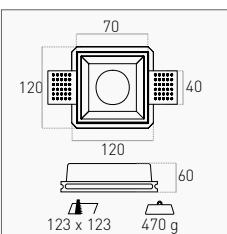

1 Slot GU10 - 35 W MAX White **JESSY-SQ100** 1/24 8,50 €

GU10 IP20

PAINTABLE PLASTER

INCLUDED

PORTALAMPADA GU10
GU10 LAMP HOLDER

1 Slot GU10 - 35 W MAX White **JESSY-SQ120** 1/24 13,00 €

GU10 IP20

PAINTABLE PLASTER

INCLUDED

PORTALAMPADA GU10
GU10 LAMP HOLDER

1 Slot AR111 - 35 W MAX White **JESSY-AR111** 1/6 37,00 €

G53 IP20

PAINTABLE PLASTER

INSTALLATION

REALIZZATO IN GESSO RESINATO VERNICIABILE PER INSTALLAZIONI A SCOMPARSA
MADE OF PAINTABLE RESIN-COATED PLASTER FOR CONCEALED INSTALLATIONS