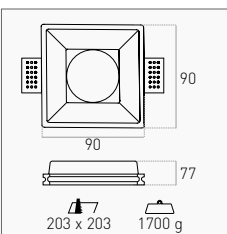

1 Slot GU10 - 35 W MAX White **JESSY-SQ100** 1/24 8,50 €

GU10 IP20

PAINTABLE PLASTER

INCLUDED

PORTALAMPADA GU10
GU10 LAMP HOLDER

1 Slot GU10 - 35 W MAX White **JESSY-SQ120** 1/24 13,00 €

GU10 IP20

PAINTABLE PLASTER

INCLUDED

PORTALAMPADA GU10
GU10 LAMP HOLDER

1 Slot AR111 - 35 W MAX White **JESSY-AR111** 1/6 37,00 €

G53 IP20

PAINTABLE PLASTER

INSTALLATION

REALIZZATO IN GESSO RESINATO VERNICIABILE PER INSTALLAZIONI A SCOMPARSA
MADE OF PAINTABLE RESIN-COATED PLASTER FOR CONCEALED INSTALLATIONS