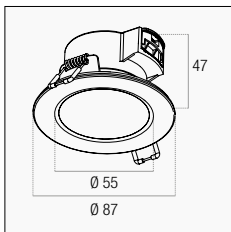

NEW  
NEW  
NEW  
NEW

IN STOCK

INCASSO - DOWNLIGHT  
**SPOT 65**

TRICOLOR

SP65-070800 +  
SP65-RCR

SP65-070800

SP65-070800 +  
SP65-SAR

Soluzione perfetta per bagni e interni doccia.  
Perfect solution for bathrooms and shower interiors.

Ø 68 mm 5-20 mm 75 g

		SOURCE	OUTPUT							
		6,7 W	640 lm	600 lm	100° ∠	Dimm. - IP65	TRICOLOR 2700K - 3000K - 4000K	<b>SP65-070800 NEW</b>	12/72	€ 17,00
Round	Silver			<b>SP65-RAR NEW</b>	1/100	€ 2,00				
	Cromo			<b>SP65-RCR NEW</b>	1/100	€ 3,00				
	Black			<b>SP65-RNE NEW</b>	1/100	€ 2,00				
Square	Silver			<b>SP65-SAR NEW</b>	1/100	€ 2,00				
	White			<b>SP65-SBI NEW</b>	1/100	€ 2,00				
	Cromo			<b>SP65-SCR NEW</b>	1/100	€ 3,00				
	Black			<b>SP65-SNE NEW</b>	1/100	€ 2,00				

Recessed downlight suitable for damp rooms thanks to protective seal for watertight installation. Light color adjustable by selector.

Regolazione tramite selettore sul retro  
Adjustment by switch on the back