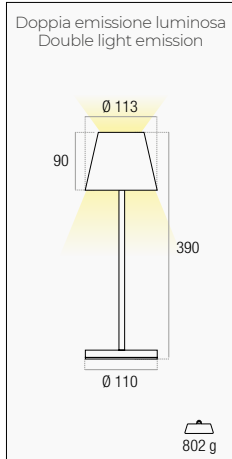

LUME PLUS
LUME PLUS
LUME PLUS

NEW
NEW
NEW
NEW

IN STOCK

LAMPADA DA TAVOLO

LUME PLUS

~12-40h
Autonomia
Battery Life

~3-4h
Ricarica
Recharge

RICARICABILE CON CAVO USB-C RECHARGEABLE WITH USB-C CABLE