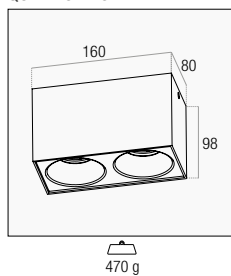

QUBE DOPPIO

		OUT	IN			
2 x GU10		Bianco / White ○	Oro / Gold ●	ESQBG160-2GU10	1/12	€ 50,00
			Bianco / White ○	ESQBB160-2GU10		
		Nero / Black ●	Oro / Gold ●	ESQNG160-2GU10		
			Bianco / White ○	ESQNB160-2GU10		

Applique a soffitto in alluminio per lampade spot GU10. Diverse combinazioni di colore per adattarsi a tutti gli stili e tendenze.

Aluminum ceiling lamp for GU10 spot lamps. Different color combinations to suit all styles and trends.

Non inclusa / Not included
Vedi / Ref.

LEXAR - DICRO SHOP - SPOT MULTILED