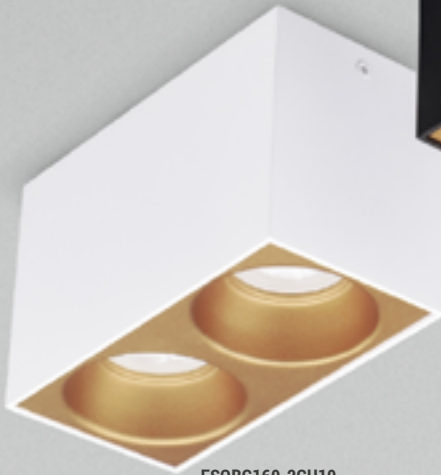

ESQBG160-2GU10