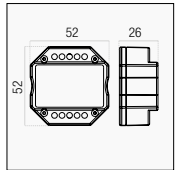

DIMMER SINGLE COLOR

46 g

IN V.	OUT V.	OUT			
12-48 V/DC	12-48 V/DC	POWER 192 W / 24 V	Dimm.	DIM-PWM NEW	1/100 € 46,00