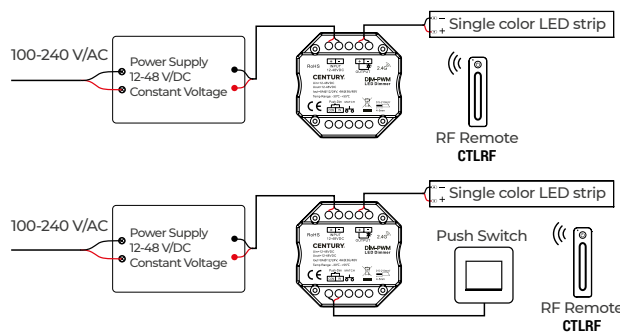

Radio frequency remote control with magnetic base.

DIMMER SINGLE COLOR

46 g

IN V.	OUT V.	OUT			
12-48 V/DC	12-48 V/DC	POWER 192 W / 24 V	Dimm.	<b>DIM-PWM NEW</b>	1/100 € 46,00

DIM-PWM

CONTROLLER RGB+W WI-FI

45 g

IN / OUT	CARICO MASSIMO / MAX LOAD		
12-24 V/DC	5 A x 4 Channel = 20 A / Max 120 W	Wi-Fi 2,4 GHz	<b>CTL SMA-ACRGBW</b> € 37,00

KIT CONTROLLER RGB+W + TOUCH REMOTE

46 g

67 g

IN / OUT	CARICO MASSIMO / MAX LOAD		
12-24 V/DC	6 A x 4 Channel = 24 A / Max 120 W	Remote RF 2,4 GHz	<b>KIT-ACRGBW</b> € 46,00