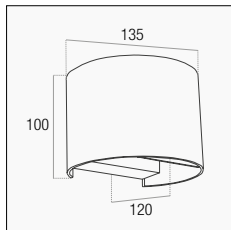

ROUND

640 g

10 W	800 lm	7° - 100°	Bianco / White ○ CCT 3000K - 4000K - 5500K	UDRBI-1010 NEW	6/18	€ 53,00
			Ruggine / Corten ● CCT 3000K - 4000K - 5500K	UDRCO-1010 NEW		
			Grigio / Grey ● CCT 3000K - 4000K - 5500K	UDRGR-1010 NEW		
			Nero / Black ● CCT 3000K - 4000K - 5500K	UDRNE-1010 NEW		

OUTDOOR

Alette regolabili singolarmente / Individually adjustable flaps