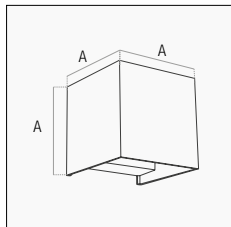

NEW

OUTDOOR - DECORATIVO

UP&DOWN +

SQUARE

	A mm	g
10 W	100	620
20 W	120	980

10 W	800 lm	7° - 100°	Bianco / White ○ CCT 3000K - 4000K - 5500K	UDSBI-1010 NEW	6/18	€ 53,00
			Ruggine / Corten ● CCT 3000K - 4000K - 5500K	UDSCO-1010 NEW		
			Grigio / Grey ● CCT 3000K - 4000K - 5500K	UDSGR-1010 NEW		
			Nero / Black ● CCT 3000K - 4000K - 5500K	UDSNE-1010 NEW		
20 W	1.800 lm	7° - 100°	Bianco / White ○ CCT 3000K - 4000K - 5500K	UDSBI-2012 NEW	6/18	€ 82,00
			Ruggine / Corten ● CCT 3000K - 4000K - 5500K	UDSCO-2012 NEW		
			Grigio / Grey ● CCT 3000K - 4000K - 5500K	UDSGR-2012 NEW		
			Nero / Black ● CCT 3000K - 4000K - 5500K	UDSNE-2012 NEW