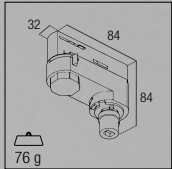

NEW

ACCESSORI - TRACK LIGHT

CONNETTORI CONNECTORS

ADATTATORE PER SOSPENSIONE / SUSPENSION ADAPTER