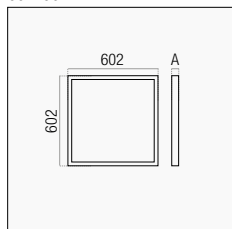

NEW

PANNELLI - ACCESSORI

KIT PLAFONE

30 x 60

375 g

COMPATIBILITY

Bianco / White ○	Advance	KIT-PLF3060 NEW	1/20	€ 19,00

60 x 60

A COMPATIBILITY

Bianco / White ○	43	480	Advance	KIT-PLF	1/24	€ 26,00
	70	778	Backlight	KIT-PLFB	1/20	€ 29,00

30 x 120

A COMPATIBILITY

Bianco / White ○	43	650	Advance	KIT-PLF120	1/24	€ 29,00
	70	1015	Backlight	KIT-PLFB120 NEW	1/20	€ 37,00

60 x 120

COMPATIBILITY

Bianco / White ○	Advance	KIT-PLF12060	1/12	€ 32,00

730 g

Montaggio facilitato ad innesto rapido / Easy mounting with quick connection

Cornice in alluminio con finitura bianca, ideale per trasformare pannelli LED in plafoniere. Pannello LED non incluso.
Aluminum frame with white finish, able to transform LED panels into ceiling lights. LED panel not included.