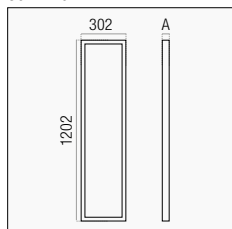

NEW

PANNELLI - ACCESSORI

KIT PLAFONE

30 x 60

375 g

COMPATIBILITY

Bianco / White ○	Advance	KIT-PLF3060 NEW	1/20	€ 19,00

60 x 60

A COMPATIBILITY

Bianco / White ○	43	480	Advance	KIT-PLF	1/24	€ 26,00
	70	778	Backlight	KIT-PLFB	1/20	€ 29,00

30 x 120

A COMPATIBILITY

Bianco / White ○	43	650	Advance	KIT-PLF120	1/24	€ 29,00
	70	1015	Backlight	KIT-PLFB120 NEW	1/20	€ 37,00

60 x 120

COMPATIBILITY

Bianco / White ○	Advance	KIT-PLF12060	1/12	€ 32,00

730 g

Montaggio facilitato ad innesto rapido / Easy mounting with quick connection

Cornice in alluminio con finitura bianca, ideale per trasformare pannelli LED in plafoniere. Pannello LED non incluso.
Aluminum frame with white finish, able to transform LED panels into ceiling lights. LED panel not included.