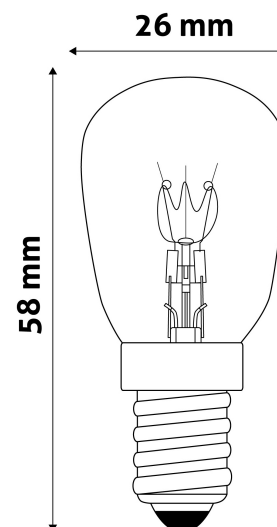

PRODUCT OUTLINE